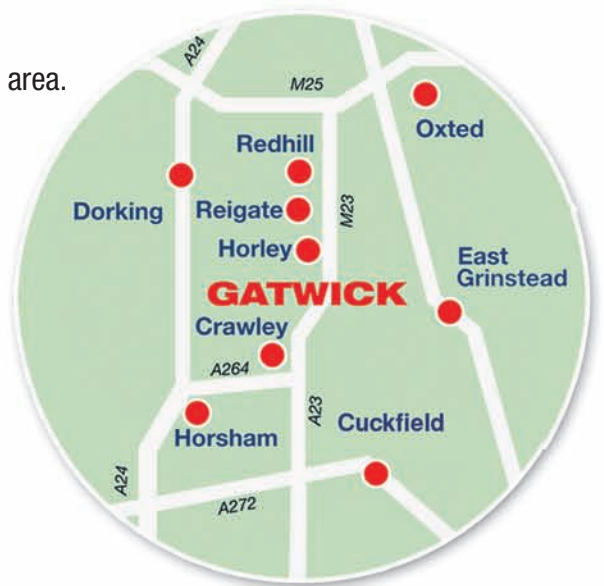

MEDIA INFORMATION

Inside RH is a **FREE** monthly advertising pick-up magazine that offers a readership of up to **25,000** per month.

Why advertise in Inside RH?

- Publishing since 2007 Inside RH has a large proven readership, this brings an ideal opportunity to attract new enquiries to your business.
- Inside RH is distributed within the RH postcode area, take advantage of a highly affluent coverage area in which to promote your products and services.
- We can offer regional advertising, not just local. Make the most of your area and also advertise your business outside your immediate locality.
- Improve your image, increase sales and grow your client base.
- Sizes and series bookings to suit every budget.
- Inside RH is available **FREE** in over 200 sites across the coverage area.
- **FREE** advert design worth up to **£150**, a perfect way to save you money in creating a quality image.

Get seen by people who are looking for businesses and products like yours in an area covering Crawley, Dorking, East Grinstead, Horley, Horsham, Lingfield, Oxted, Redhill and Reigate.

10,000 copies are printed, professionally distributed and picked up in supermarkets, petrol stations, newsagents, stores and fast food outlets across the area.